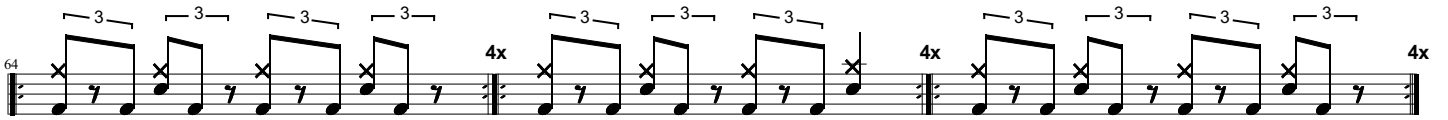

$\text{♩} = 235$
CHORUS 3

$\text{♩} = 164$
Outro